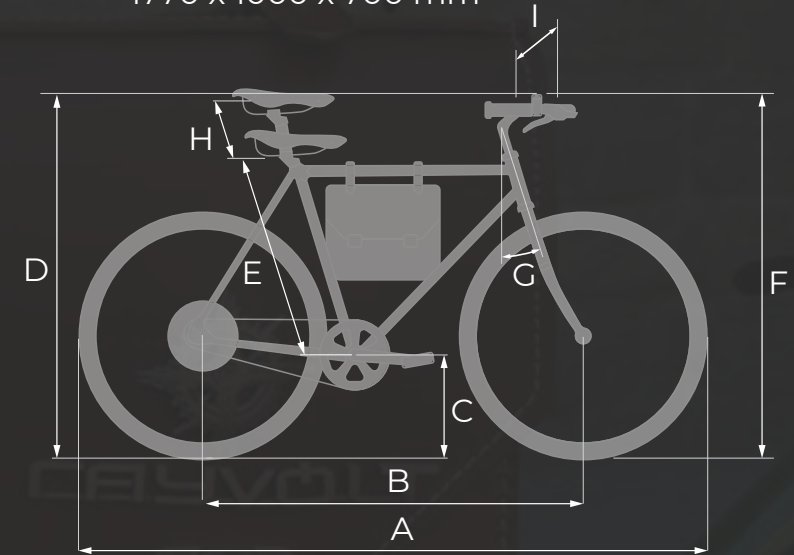

Tracer Rayvolt Pedals

Chain:

KMC Gold Detail Edition

Rims:

700c Copper Finish

Tires:

28" x 5/8

Speed Control:

*Depending on your country legislation

Dimensions:

1770 x 1000 x 700 mm

A	1770 mm
B	1065 mm
C	310 mm
D	1000 mm
E	600 mm
F	1000 mm
G	20°
H	230 mm
I	700 mm